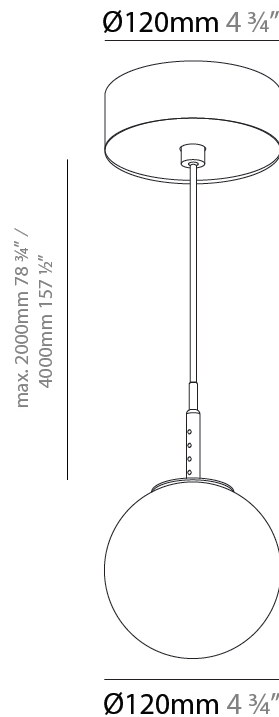

GENERAL

Series: Bilo
Brand: Prolicht
Division: Architectural
Mounting Type: Suspension
Mounting Location: Ceiling
Subcategory: Pendant

PHYSICAL

Shape: Round
Diameter (mm): 120
Diameter (in): 4 3/4
Height (mm): 120
Height (in): 4 3/4
Ceiling Thickness (mm): 1 - 25
Ceiling Thickness (in): 1/16 - 1
Light Distribution: Downlight
Fixture Finish: SHP / CLO / WST / GND / HPK / TER / ICB / NOP / GRV / MLK / WSY / POC / MOS / SKG / SLT / ELO / SWI / SOC / GRP / CHL / RAV / POS / SPE / SUC / GAR
Accent Finish: OPL / YEL / ORA / RED / BLU / GRN
Fixture Material: Aluminum Die Cast
Cable Details: 2000mm/78 3/4" or 4000mm/157 1/2" Cable - Color Options: Black / White / Orange / Red / Green
Cut-out Measurements: 68mm / 2 11/16"

ELECTRICAL

Lamp Type: LED (Zhaga Standard)
Input Wattage (W): 6
Dimming: Tri-Mode (Non-Dimming and Phase Dimming (120Vac only) and 0-10V Dimming)
Driver Included: No
Driver Location: Integrated
Driver Type: Constant Current - Universal
Driver Class: Class 2
Input Voltage (V): 120 - 277
Constant Current (MA): 500

LED

Number of LEDs: 1
Color Temperature (°K): 2700 / 3000 / 3500 / 4000
Max. Delivered Lumen (lm): 356 / 377 / 398 / 408
Nominal Lumen (lm): 460 / 487 / 514 / 528
CRI: >90 CRI
Lamp Life (hrs): 50000

OPTICAL

Beam Angle: 120

RATINGS AND CERTIFICATIONS

Certified By: Certified for North American Standards
IP rating: IP20