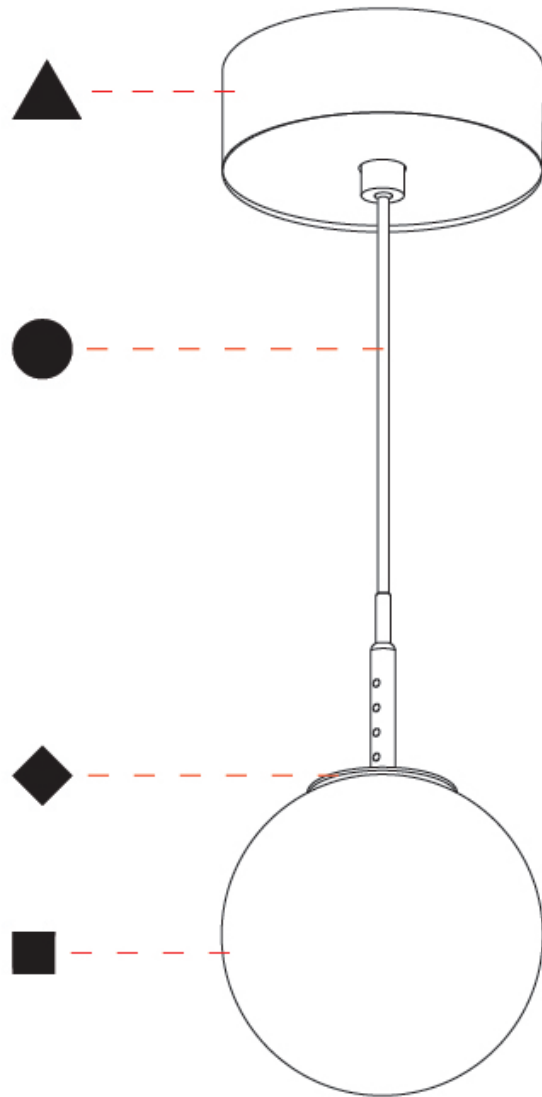

BILO SUSPENSION

A300614-

PROJECT

TYPE

SPECIFIER

QUANTITY

DATE

A