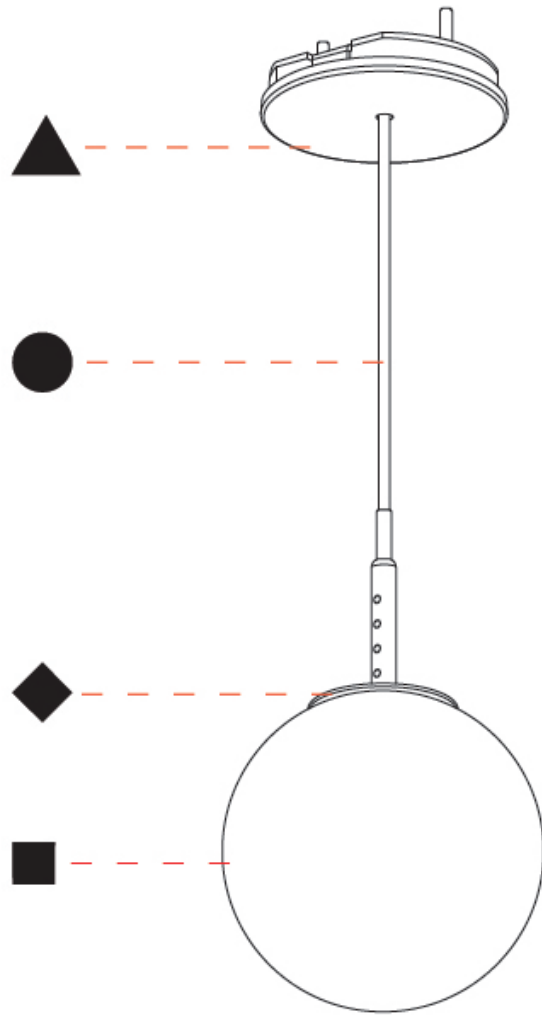

BILO SUSPENSION

A300613-

PROJECT

TYPE

SPECIFIER

QUANTITY

DATE

A