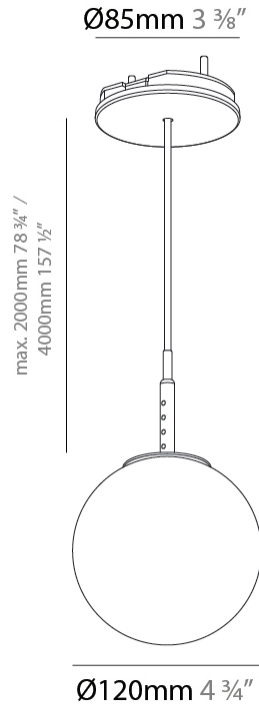

GENERAL

Series: Bilo
Brand: Prolicht
Division: Architectural
Mounting Type: Suspension
Mounting Location: Ceiling
Subcategory: Pendant

PHYSICAL

Shape: Round
Diameter (mm): 120
Diameter (in): 4 ¾
Height (mm): 120
Height (in): 4 ¾
Ceiling Thickness (mm): 1 - 25
Ceiling Thickness (in): 1/16 - 1
Light Distribution: Omnidirectional
Fixture Finish: SSR / BKV / CWI / CRY / HAB / UFT / ITA / RUA / FTG / MYG / LOD / PUS / FRO / FUP / KIA / POP / BLS / SPG / MEY / GOH / GUM / CHC / COM / ABZ / JAG / OBR / MOS / ROR
Accent Finish: OPL / YEL / ORA / RED / BLU / GRN
Fixture Material: Glass / Aluminum
Cable Details: 2000mm/78 ¾" or 4000mm/157 ½" Cable - Color
Options: Black / White / Orange / Red / Green
Cut-out Measurements: 68mm / 2 11/16

ELECTRICAL

Lamp Type: LED
Input Wattage (W): 6
Dimming: Tri-Mode (Non-Dimming and Phase Dimming (120Vac only) and 0-10V Dimming)
Driver Included: No
Driver Location: Remote
Driver Type: Constant Current - Universal
Driver Class: Class 2
Input Voltage (V): 120 - 277
Constant Current (MA): 500

LED

Color Temperature (°K): 2700 / 3000 / 3500 / 4000
Max. Delivered Lumen (lm): 356 / 377 / 398 / 408
Nominal Lumen (lm): 460 / 487 / 514 / 528
CRI: >90 CRI
Lamp Life (hrs): 50000

OPTICAL

Beam Angle: 120

RATINGS AND CERTIFICATIONS

Certified By: CSA Certified to UL and CSA Standards
IP rating: IP20